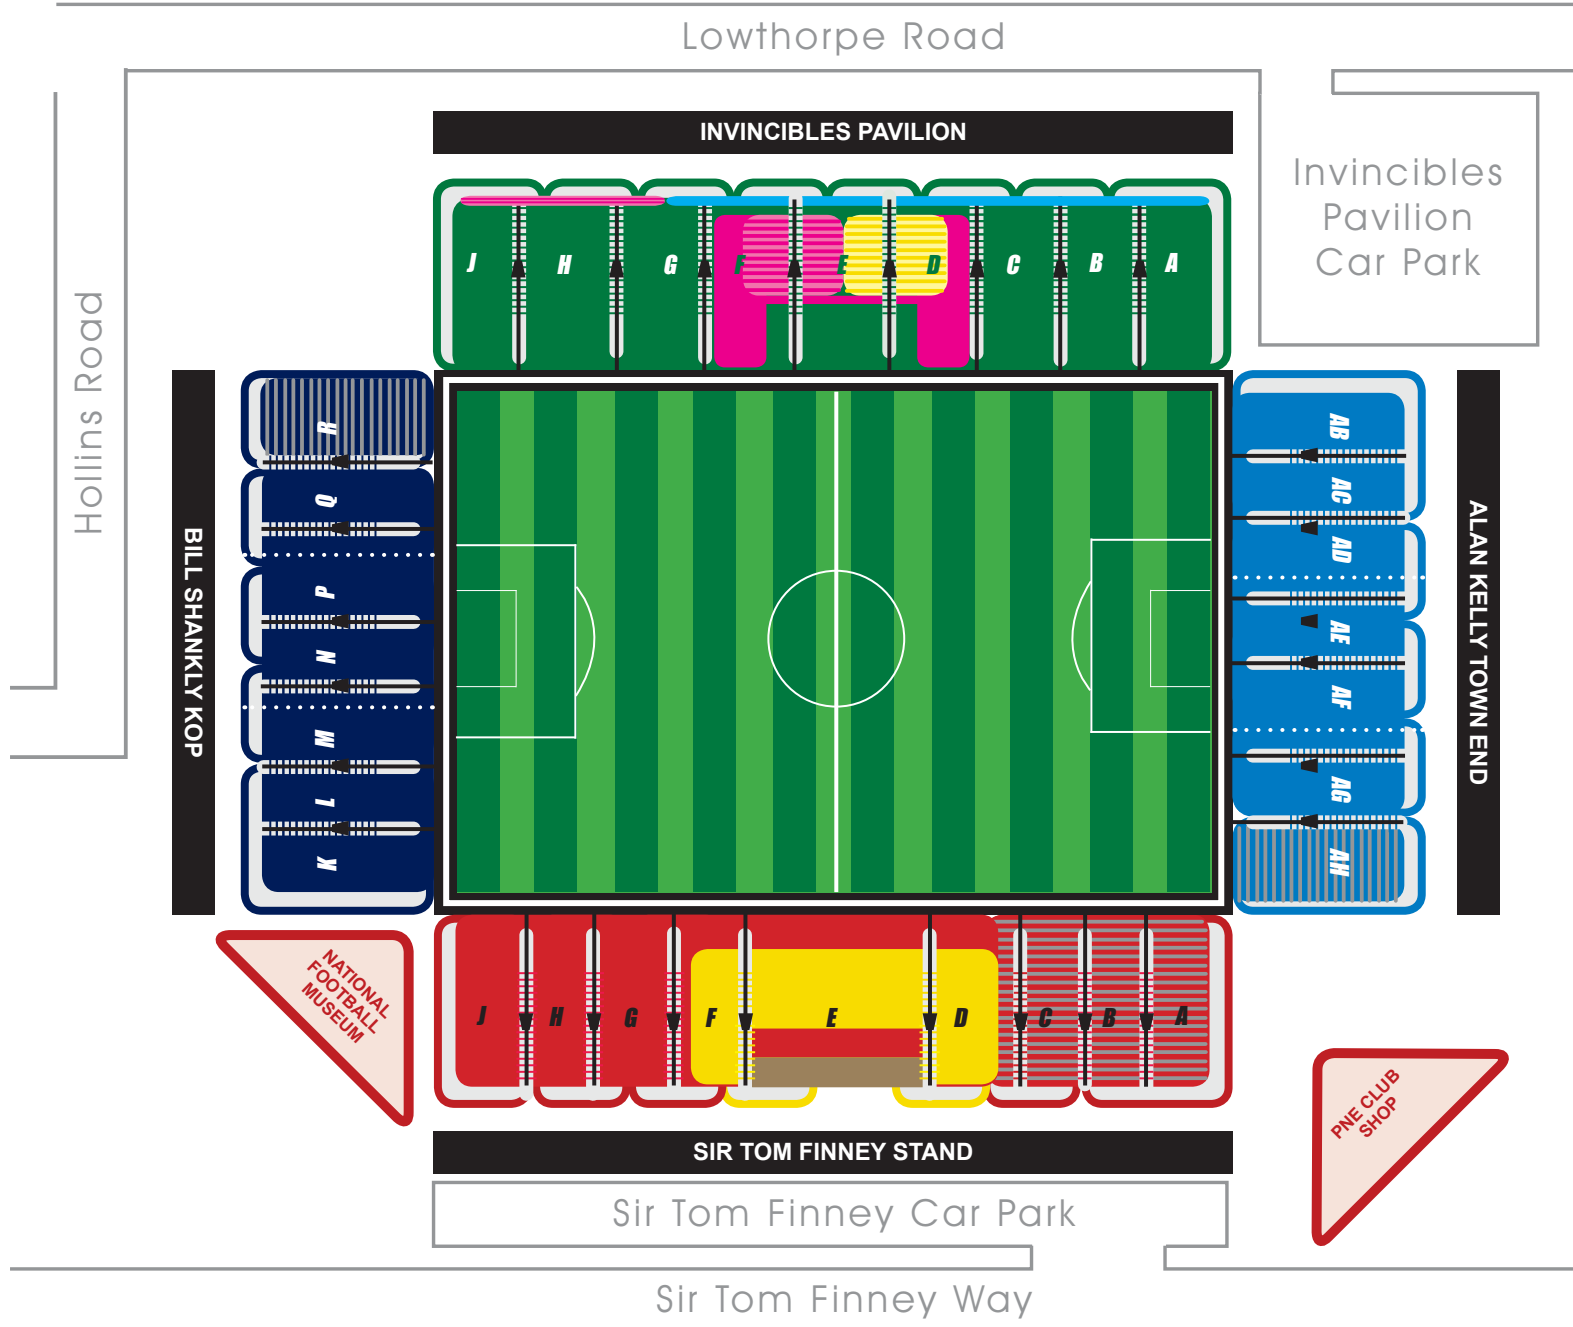

Deepdale Stadium

Colour Reference for all stands

Corporate Areas